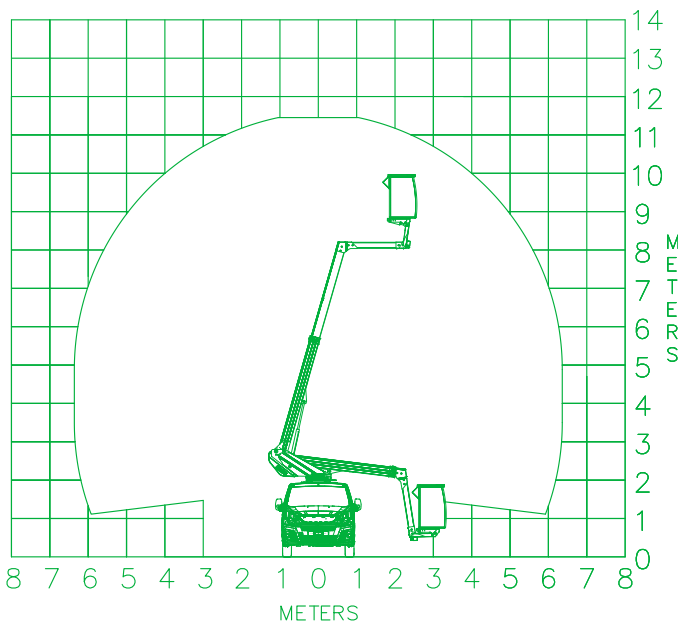

No outriggers

80 x 75 x 110cm

Hour counter

≤ 3.5T

K20L CUTAWAY

10.50m

TYPES OF VEHICLES

- PEUGEOT e-EXPERT L2H1 TRQ
- BATTERY PACK «XL» : 75kwh
- AUTONOMY : 330km WLTP*

100% electric

10.50m (34'5")

5.80m (19'0")

8.50m (27'11")

420°

120kg

No outriggers

80 x 75 x 110cm

Hour counter

≤ 3.5T

KL21B

11.40m

TYPES OF VEHICLES

- PEUGEOT e-EXPERT L2H1
- BATTERY PACK «S» : 50kwh
- AUTONOMY : 230km WLTP*

100%
electric

11.40m
(37'5")

6.50m
(21'4")

9.40m
(30'10")

360°

120kg

No outriggers

86 x 72 x 110cm

Hour counter

≤ 3.5T