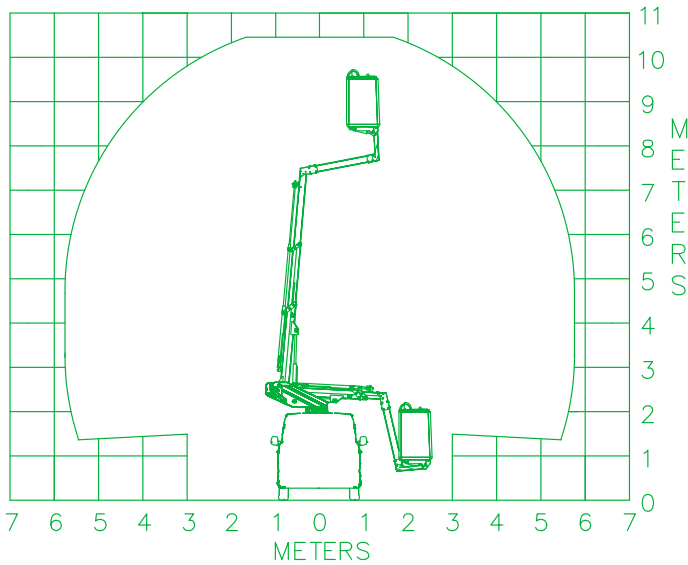

No outriggers

80 x 75 x 110cm

Hour counter

≤ 3.5T

K20L CUTAWAY

10.50m

TYPES OF VEHICLES

- PEUGEOT e-EXPERT L2H1 TRQ
- BATTERY PACK «XL» : 75kwh
- AUTONOMY : 330km WLTP*

100% electric

10.50m (34'5")

5.80m (19'0")

8.50m (27'11")

420°

120kg

No outriggers

80 x 75 x 110cm

Hour counter

≤ 3.5T

KL21B

11.40m

TYPES OF VEHICLES

- PEUGEOT e-EXPERT L2H1
- BATTERY PACK «S» : 50kwh
- AUTONOMY : 230km WLTP*

100%
electric

11.40m
(37'5")

6.50m
(21'4")

9.40m
(30'10")

360°

120kg

No outriggers

86 x 72 x 110cm

Hour counter

≤ 3.5T