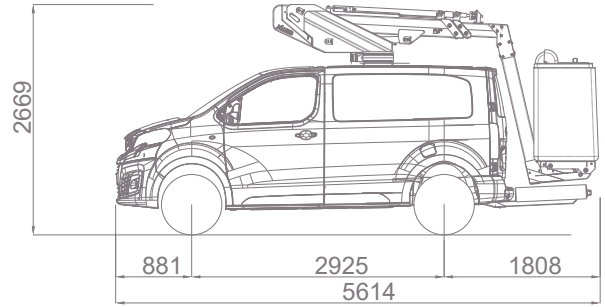

TYPES OF VEHICLES

- PEUGEOT e-EXPERT L1H1
- BATTERY PACK «S» : 50kwh
- AUTONOMY : 230km WLTP*

100% electric

10.50m (34'5")

5.80m (19'0")

8.50m (27'11")

420°

120kg

No outriggers

80 x 75 x 110cm

Hour counter

≤ 3.5T

K20L CUTAWAY

10.50m

TYPES OF VEHICLES

- PEUGEOT e-EXPERT L2H1 TRQ
- BATTERY PACK «XL» : 75kwh
- AUTONOMY : 330km WLTP*

100% electric

10.50m (34'5")

5.80m (19'0")

8.50m (27'11")

420°

120kg

No outriggers

80 x 75 x 110cm

Hour counter

≤ 3.5T

KL21B

11.40m

TYPES OF VEHICLES

- PEUGEOT e-EXPERT L2H1
- BATTERY PACK «S» : 50kwh
- AUTONOMY : 230km WLTP*

100%
electric

11.40m
(37'5")