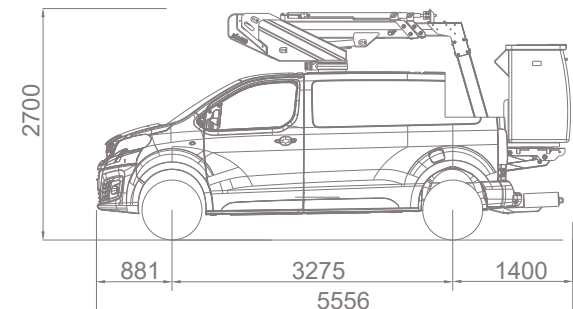

TYPES OF VEHICLES

- PEUGEOT e-EXPERT L1H1
- BATTERY PACK «S» : 50kwh
- AUTONOMY : 230km WLTP*

100% electric

10.50m (34'5")

5.80m (19'0")

8.50m (27'11")

420°

120kg

No outriggers

80 x 75 x 110cm

Hour counter

≤ 3.5T

K20L CUTAWAY

10.50m

TYPES OF VEHICLES

- PEUGEOT e-EXPERT L2H1 TRQ
- BATTERY PACK «XL» : 75kwh
- AUTONOMY : 330km WLTP*

100% electric

10.50m (34'5")

5.80m (19'0")

8.50m (27'11")

420°

120kg

No outriggers

80 x 75 x 110cm

Hour counter

≤ 3.5T

KL21B

11.40m

TYPES OF VEHICLES

- PEUGEOT e-EXPERT L2H1
- BATTERY PACK «S» : 50kwh
- AUTONOMY : 230km WLTP*

100%
electric

11.40m
(37'5")