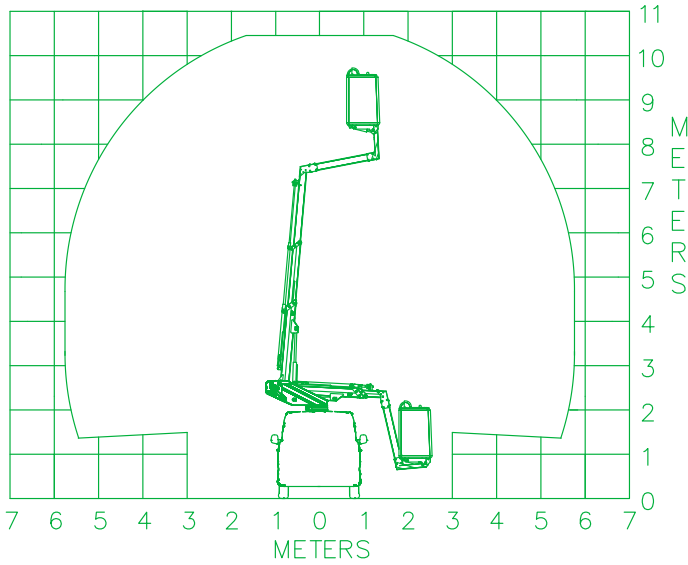

TYPES OF VEHICLES

- PEUGEOT e-EXPERT L1H1
- BATTERY PACK «S» : 50kwh
- AUTONOMY : 230km WLTP*

100% electric

10.50m (34'5")

5.80m (19'0")

8.50m (27'11")

420°

120kg

No outriggers

80 x 75 x 110cm

Hour counter

≤ 3.5T

K20L CUTAWAY

10.50m

TYPES OF VEHICLES

- PEUGEOT e-EXPERT L2H1 TRQ
- BATTERY PACK «XL» : 75kwh
- AUTONOMY : 330km WLTP*

100% electric

10.50m (34'5")

5.80m (19'0")

8.50m (27'11")

420°

120kg

No outriggers

80 x 75 x 110cm

6.50m
(21'4")

9.40m
(30'10")

360°

120kg

No outriggers

86 x 72 x 110cm

Hour counter

≤ 3.5T