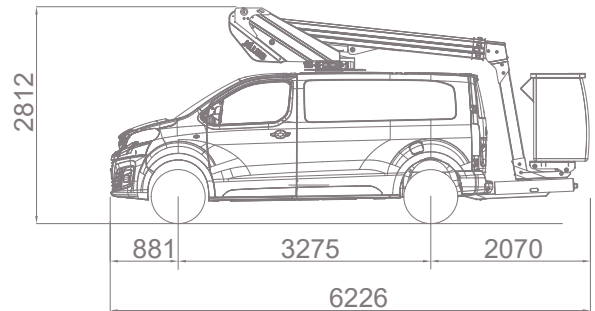

TYPES OF VEHICLES

- PEUGEOT e-EXPERT L1H1
- BATTERY PACK «S» : 50kwh
- AUTONOMY : 230km WLTP*

100% electric

10.50m (34'5")

5.80m (19'0")

8.50m (27'11")

420°

120kg

No outriggers

80 x 75 x 110cm

Hour counter

≤ 3.5T

K20L CUTAWAY

10.50m

TYPES OF VEHICLES

- PEUGEOT e-EXPERT L2H1 TRQ
- BATTERY PACK «XL» : 75kwh
- AUTONOMY : 330km WLTP*

100% electric

10.50m (34'5")

5.80m (19'0")

8.50m (27'11")

420°

120kg

No outriggers

80 x 75 x 110cm

Hour counter

≤ 3.5T

KL21B

11.40m

TYPES OF VEHICLES

- PEUGEOT e-EXPERT L2H1
- BATTERY PACK «S» : 50kwh
- AUTONOMY : 230km WLTP*

100%
electric

11.40m
(37'5")