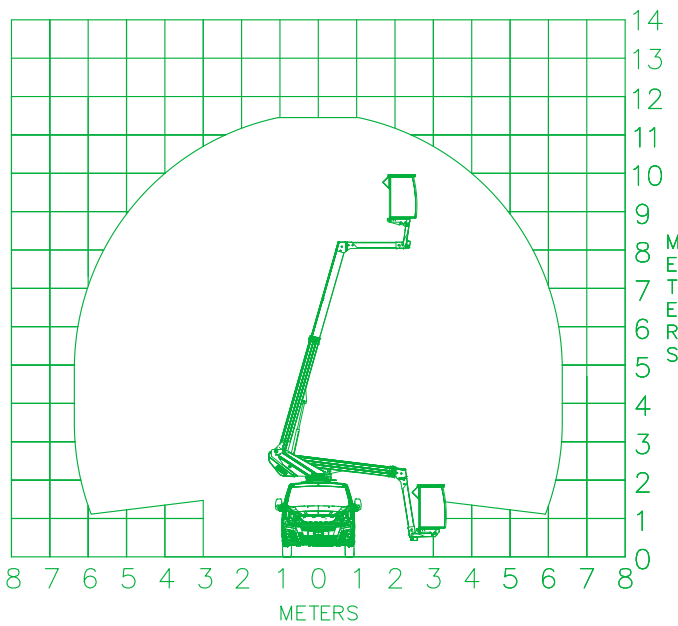

No outriggers

80 x 75 x 110cm

Hour
counter

≤ 3.5T

K20L CUTAWAY

10.50m

TYPES OF VEHICLES

- PEUGEOT e-EXPERT L2H1 TRQ
- BATTERY PACK «XL» : 75kwh
- AUTONOMY : 330km WLTP*

100%
electric

10.50m
(34'5")

5.80m
(19'0")

8.50m
(27'11")

420°

120kg

No outriggers

80 x 75 x 110cm

Hour
counter

≤ 3.5T

KL21B

11.40m

TYPES OF VEHICLES

- PEUGEOT e-EXPERT L2H1
- BATTERY PACK «S» : 50kwh
- AUTONOMY : 230km WLTP*

100% electric	11.40m (37'5")	6.50m (21'4")	9.40m (30'10")	360°	120kg	No outriggers	86 x 72 x 110cm	Hour counter	≤ 3.5T