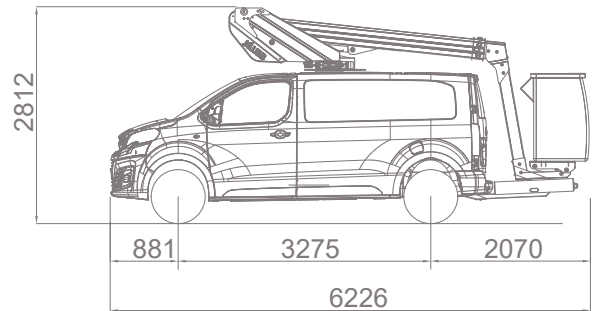

TYPES OF VEHICLES

- PEUGEOT e-EXPERT L1H1
- BATTERY PACK «S» : 50kwh
- AUTONOMY : 230km WLTP*

100%
electric

10.50m
(34'5")

5.80m
(19'0")

8.50m
(27'11")

420°

120kg

No outriggers

80 x 75 x 110cm

Hour
counter

≤ 3.5T

K20L CUTAWAY

10.50m

TYPES OF VEHICLES

- PEUGEOT e-EXPERT L2H1 TRQ
- BATTERY PACK «XL» : 75kwh
- AUTONOMY : 330km WLTP*

100%
electric

10.50m
(34'5")

5.80m
(19'0")

8.50m
(27'11")

420°

120kg

No outriggers

80 x 75 x 110cm

Hour
counter

≤ 3.5T

KL21B

11.40m

TYPES OF VEHICLES

- PEUGEOT e-EXPERT L2H1
- BATTERY PACK «S» : 50kwh
- AUTONOMY : 230km WLTP*

100% electric	11.40m (37'5")	6.50m (21'4")	9.40m (30'10")	360°	120kg	No outriggers	86 x 72 x 110cm	Hour counter	≤ 3.5T