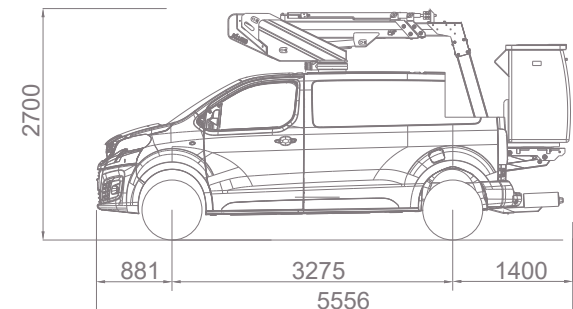

TYPES OF VEHICLES

- PEUGEOT e-EXPERT L1H1
- BATTERY PACK «S» : 50kwh
- AUTONOMY : 230km WLTP*

100%
electric

10.50m
(34'5")

5.80m
(19'0")

8.50m
(27'11")

420°

120kg

No outriggers

80 x 75 x 110cm

Hour
counter

≤ 3.5T

K20L CUTAWAY

10.50m

TYPES OF VEHICLES

- PEUGEOT e-EXPERT L2H1 TRQ
- BATTERY PACK «XL» : 75kwh
- AUTONOMY : 330km WLTP*

100%
electric

10.50m
(34'5")

5.80m
(19'0")

8.50m
(27'11")

420°

120kg

No outriggers

80 x 75 x 110cm

Hour
counter

≤ 3.5T

KL21B

11.40m

TYPES OF VEHICLES

- PEUGEOT e-EXPERT L2H1
- BATTERY PACK «S» : 50kwh
- AUTONOMY : 230km WLTP*

100% electric	11.40m (37'5")	6.50m (21'4")	9.40m (30'10")	360°	120kg	No outriggers	86 x 72 x 110cm	Hour counter	≤ 3.5T