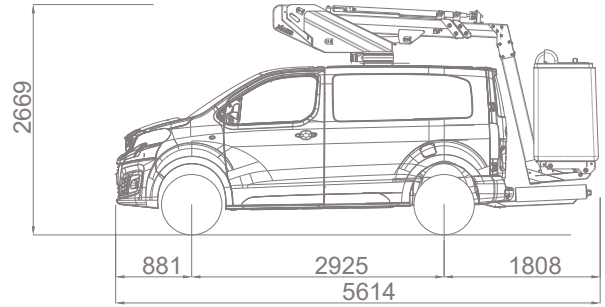

TYPES OF VEHICLES

- PEUGEOT e-EXPERT L1H1
- BATTERY PACK «S» : 50kwh
- AUTONOMY : 230km WLTP*

100%
electric

10.50m
(34'5")

5.80m
(19'0")

8.50m
(27'11")

420°

120kg

No outriggers

80 x 75 x 110cm

Hour
counter

≤ 3.5T

K20L CUTAWAY

10.50m

TYPES OF VEHICLES

- PEUGEOT e-EXPERT L2H1 TRQ
- BATTERY PACK «XL» : 75kwh
- AUTONOMY : 330km WLTP*

100%
electric

10.50m
(34'5")

5.80m
(19'0")

8.50m
(27'11")

420°

120kg

No outriggers

80 x 75 x 110cm

Hour
counter

≤ 3.5T

KL21B

11.40m

TYPES OF VEHICLES

- PEUGEOT e-EXPERT L2H1
- BATTERY PACK «S» : 50kwh
- AUTONOMY : 230km WLTP*

100% electric	11.40m (37'5")	6.50m (21'4")	9.40m (30'10")	360°	120kg	No outriggers	86 x 72 x 110cm	Hour counter	≤ 3.5T