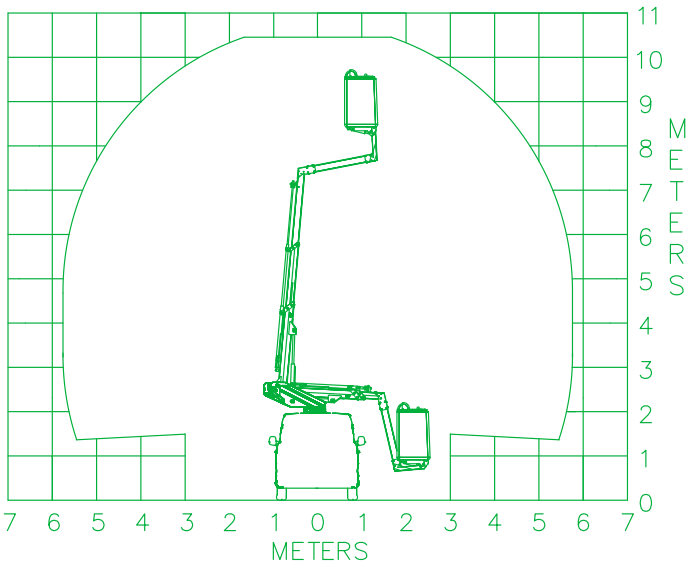

No outriggers

80 x 75 x 110cm

Hour
counter

≤ 3.5T

K20L CUTAWAY

10.50m

TYPES OF VEHICLES

- PEUGEOT e-EXPERT L2H1 TRQ
- BATTERY PACK «XL» : 75kwh
- AUTONOMY : 330km WLTP*

100%
electric

10.50m
(34'5")

5.80m
(19'0")

8.50m
(27'11")

420°

120kg

No outriggers

80 x 75 x 110cm

Hour
counter

≤ 3.5T

KL21B

11.40m

TYPES OF VEHICLES

- PEUGEOT e-EXPERT L2H1
- BATTERY PACK «S» : 50kwh
- AUTONOMY : 230km WLTP*

100% electric	11.40m (37'5")	6.50m (21'4")	9.40m (30'10")	360°	120kg	No outriggers	86 x 72 x 110cm	Hour counter	≤ 3.5T