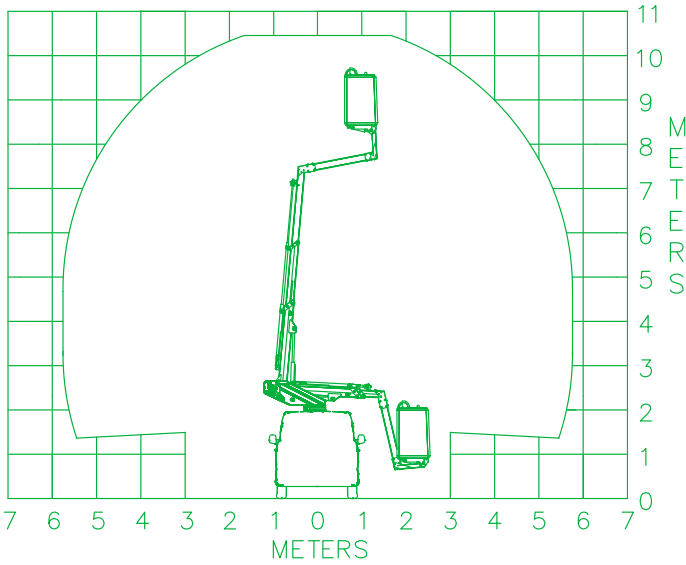

TYPES OF VEHICLES

- PEUGEOT e-EXPERT L1H1
- BATTERY PACK «S» : 50kwh
- AUTONOMY : 230km WLTP*

100%
electric

10.50m
(34'5")

5.80m
(19'0")

8.50m
(27'11")

420°

120kg

No outriggers

80 x 75 x 110cm

Hour
counter

≤ 3.5T

K20L CUTAWAY

10.50m

TYPES OF VEHICLES

- PEUGEOT e-EXPERT L2H1 TRQ
- BATTERY PACK «XL» : 75kwh
- AUTONOMY : 330km WLTP*

100%
electric

10.50m
(34'5")

5.80m
(19'0")

8.50m
(27'11")

420°

120kg

No outriggers

80 x 75 x 110cm

Hour
counter

≤ 3.5T

KL21B

11.40m

TYPES OF VEHICLES

- PEUGEOT e-EXPERT L2H1
- BATTERY PACK «S» : 50kwh
- AUTONOMY : 230km WLTP*

100% electric	11.40m (37'5")	6.50m (21'4")	9.40m (30'10")	360°	120kg	No outriggers	86 x 72 x 110cm	Hour counter	≤ 3.5T