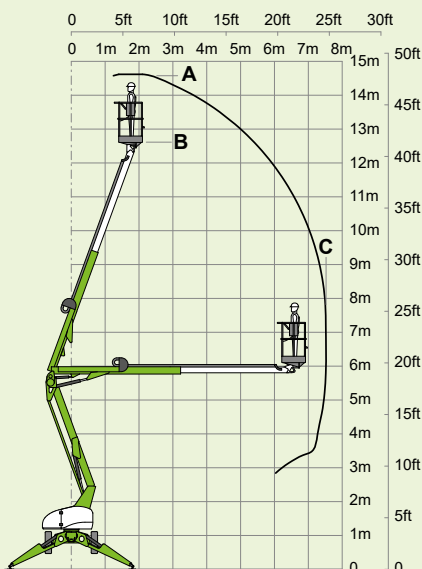

niftylift

150T

(A) 14.7m
48ft 6in

(B) 12.7m
42ft

(C) 7.55m
25ft

225kg
500lbs

1.4m x 0.7m
4ft 7in x 2ft 4in

(D) 2m
6ft 7in

(F) 1.6m
5ft 3in

(G) 3.8m
12ft 6in

(J) 5.55m
18ft 3in

1775kg
3915lbs

23%
13°

niftylift

Chalkdell Drive, Shenley Wood,
Milton Keynes, MK5 6GF
England, United Kingdom
+44 1908 223456
sales@niftylift.com
www.niftylift.com